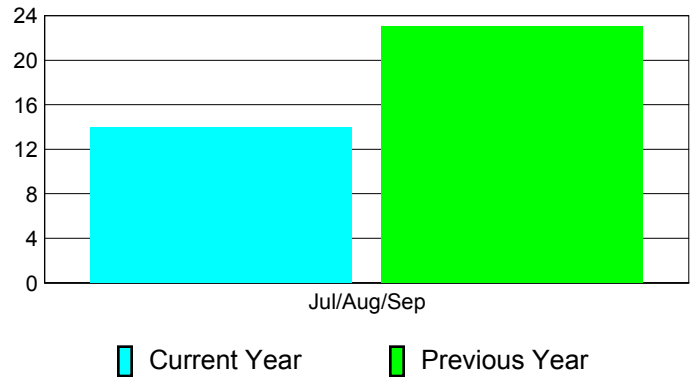

Gender Comparison 2012-2013