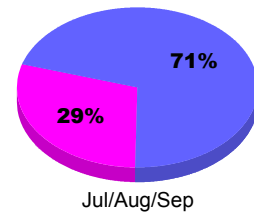

Jul/Aug/Sep

Male Female