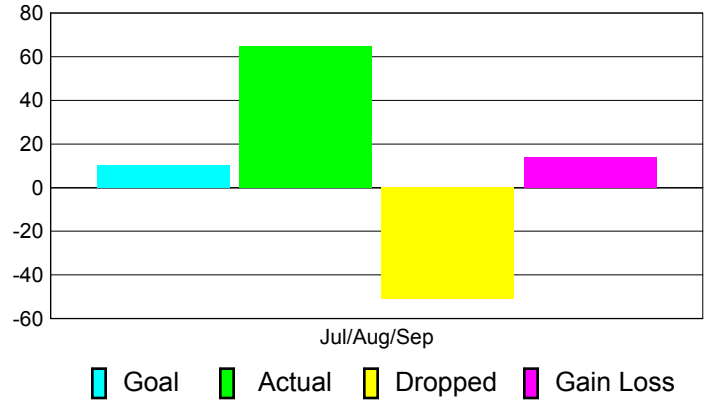

### YTD Status Quo Clubs 2012-2013

Status Quo Clubs Compared to Status Quo Members

## MEMBERSHIP

**Membership Results**  
2012-2013

**Membership**  
2011-2012

Month	Net Memb Goal	Actual New Memb	Actual Dropped Memb	Gain/Loss of Memb	Gain/Loss of Memb
Jul/Aug/Sep	10	65	-51	14	23
<b>Totals</b>	<b>10</b>	<b>65</b>	<b>-51</b>	<b>14</b>	<b>23</b>

### Membership Results 2012-2013

Goal, New, Dropped, Gain/Loss

### Comparison of Membership Gain/Loss

Current Year Compared to the Previous Year